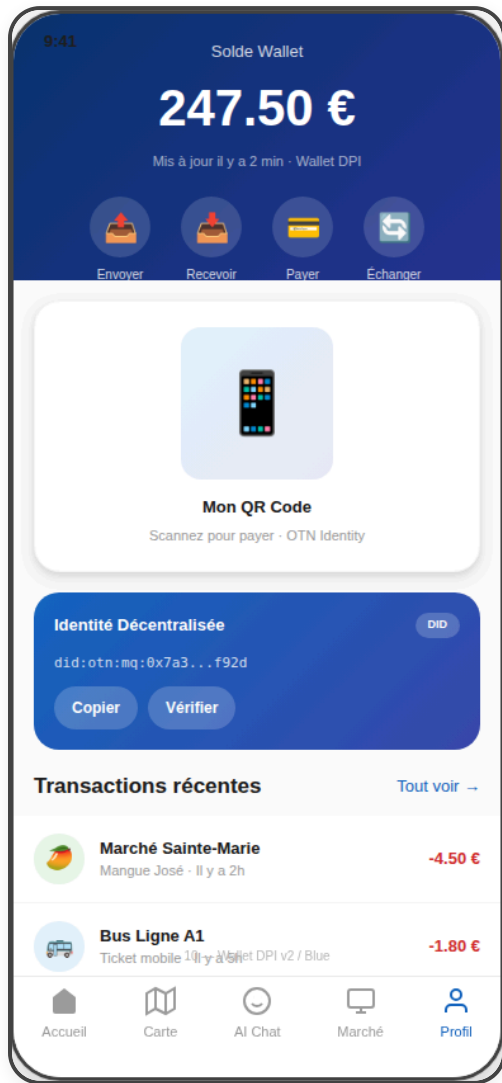

## Alerts

01 Onboarding  
Splash / Langue

02 Home Dashboard  
IoT + Services

09 Services Hub  
8 services villes

06 Profil  
Compte · i18n · DID

10 Wallet DPI  
DPI / OTN / DID

11 Bus Tracker  
Temps réel / Lignes