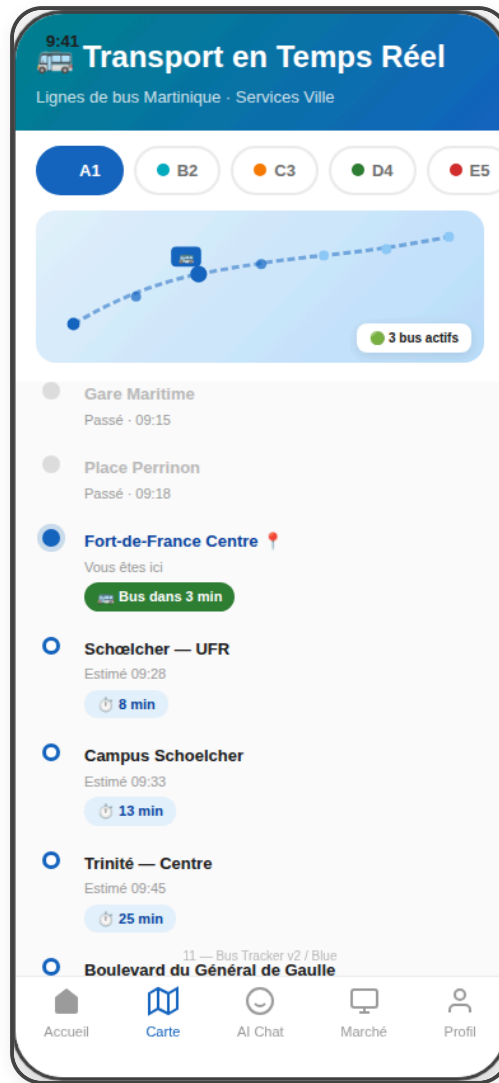

## Alerts

01 Onboarding  
Splash / Langue

02 Home Dashboard  
IoT + Services

09 Services Hub  
8 services villes

06 Profil  
Compte · i18n · DID

10 Wallet DPI  
DPI / OTN / DID

11 Bus Tracker  
Temps réel / Lignes